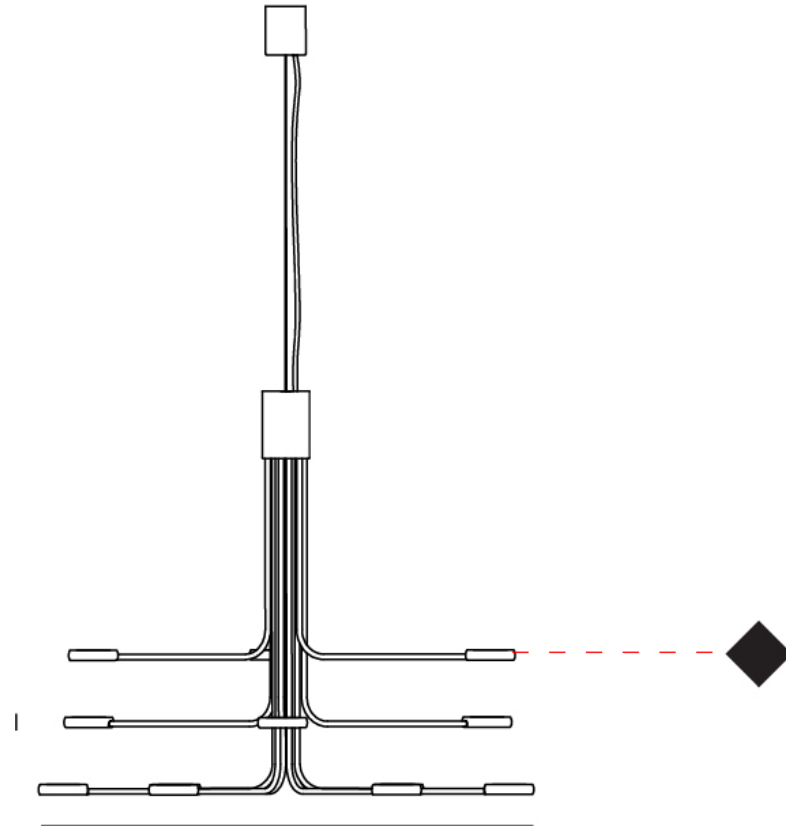

ARBOR 12 LIGHT SUSPENSION

D41000-

PROJECT _____

TYPE _____

SPECIFIER _____

QUANTITY _____

DATE _____

D