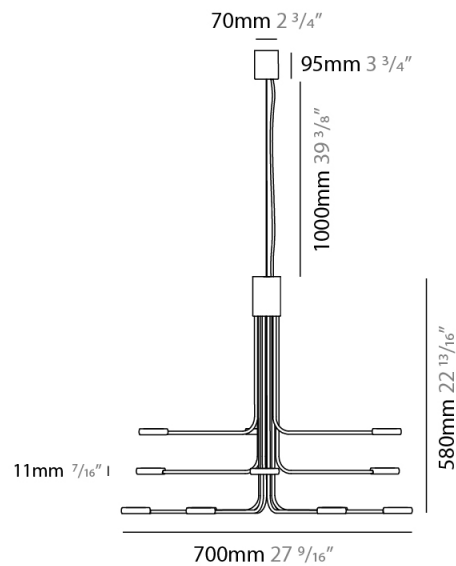

PROJECT	
TYPE	
SPECIFIER	
QUANTITY	
DATE	

ARBOR 12 LIGHT SUSPENSION

D41000-

base number   Finish
Options

1. To build a product code in our configurator select the specify button on the base model # product page
2. To build a manual product code on this datasheet choose from the options listed below in blue font and add the suffix to the base model #

GENERAL

Series: Arbor
Subseries: Arbor 12 Light
Brand: Icone
Division: Design
Mounting Type: Suspension
Mounting Location: Ceiling
Subcategory: Chandelier

PHYSICAL

Shape: Abstract
Diameter (mm): 700
Diameter (in): 27 ⁹/₁₆
Height (mm): 580
Height (in): 22 ¹³/₁₆
Max. Overall Height (mm): 1675
Max. Overall Height (in): 65 ¹⁵/₁₆
Light Distribution: Adjustable
Fixture Finish: WHI / GSR / CSR
Fixture Material: Metal

ELECTRICAL

Lamp Type: LED
Total Output Wattage (W): 60
Dimming: Electronic Low Voltage Dimming
Input Voltage (V): 120Vac Direct Line

LED

Number of LEDs: 12
Color Temperature (°K): 3000
Nominal Lumen (lm): 4200
CRI: >90 CRI
Lamp Life (hrs): 50000

OPTICAL

RATINGS AND CERTIFICATIONS

Certified By: Certified for North American Standards
IP rating: IP20