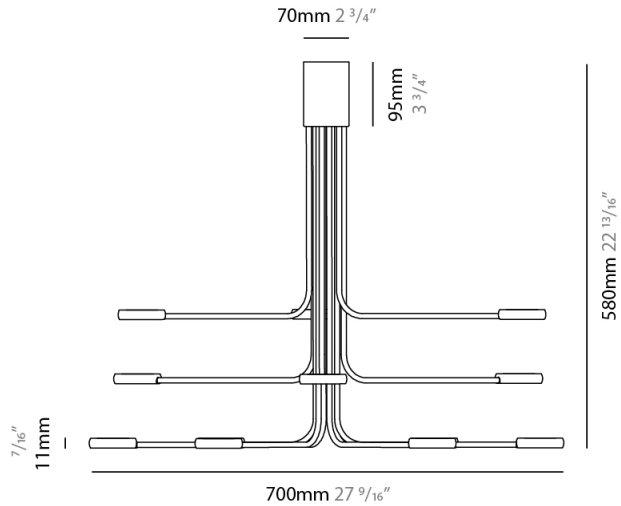

PROJECT	
TYPE	
SPECIFIER	
QUANTITY	
DATE	

ARBOR 12 LIGHT SURFACE

D42000-

base number   Finish
Options

1. To build a product code in our configurator select the specify button on the base model # product page
2. To build a manual product code on this datasheet choose from the options listed below in blue font and add the suffix to the base model #

GENERAL

Series: Arbor
Subseries: Arbor 12 Light
Brand: Icone
Division: Design
Mounting Type: Surface
Mounting Location: Ceiling
Subcategory: Up/Down Light

PHYSICAL

Shape: Abstract
Diameter (mm): 700
Diameter (in): 27 ⁹/₁₆
Height (mm): 580
Height (in): 22 ¹³/₁₆
Light Distribution: Direct / Indirect
Fixture Finish: WHI / GSR / CSR
Fixture Material: Metal

ELECTRICAL

Lamp Type: LED
Total Output Wattage (W): 60
Dimming: Electronic Low Voltage Dimming
Input Voltage (V): 120Vac Direct Line

LED

Number of LEDs: 12
Color Temperature (°K): 3000
Nominal Lumen (lm): 4200
CRI: >90 CRI
Lamp Life (hrs): 50000

OPTICAL

RATINGS AND CERTIFICATIONS

Certified By: Certified for North American Standards
IP rating: IP20